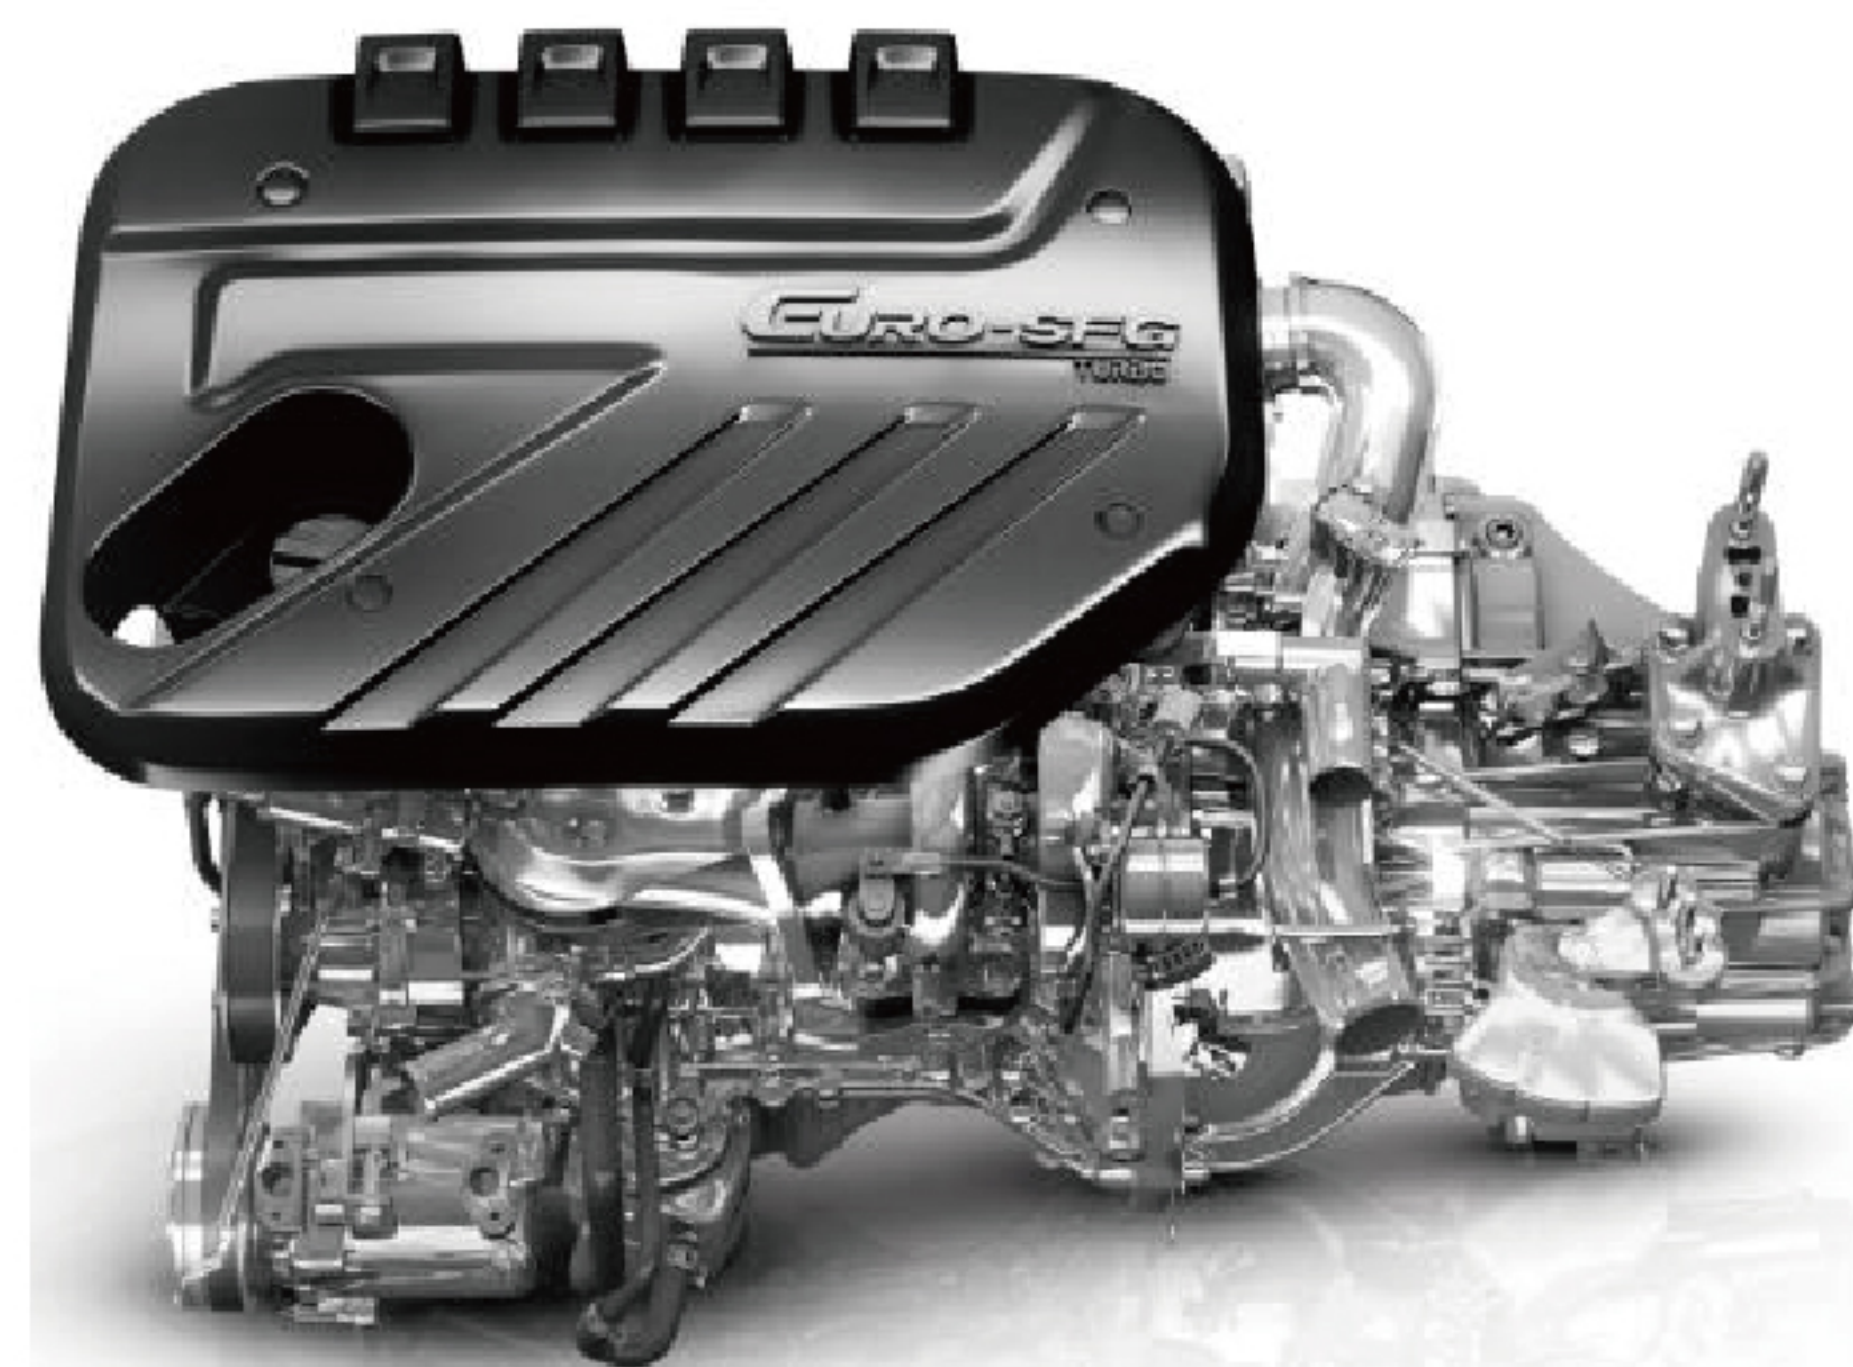

SFG15T Engine

"China Heart" Top Ten Engine of 2016

Displacement : 1.498L
Intake Form : Turbocharged
Rated Power : 110 kW
Max Torque : 230 N · m
Fuel Consumption : 7.2 L/100km
Displacement Standard : China V
Core Tech : DVVT